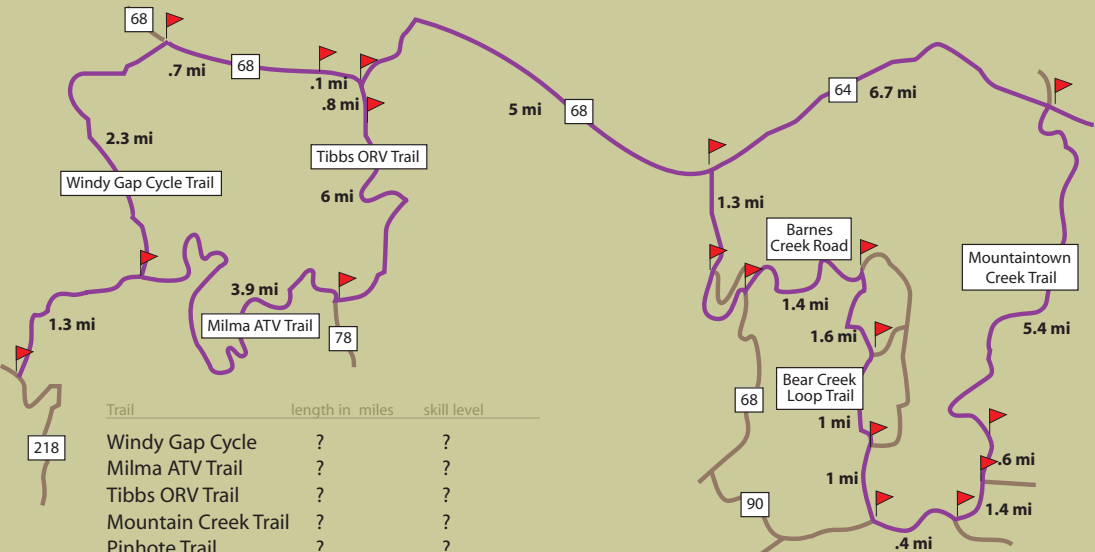

The Cohuttas

The Cohuttas

Location:
Georgia

Directions to Trailhead:
From

Trail Descriptions:

Trail	length in miles	skill level
Windy Gap Cycle	?	?
Milma ATV Trail	?	?
Tibbs ORV Trail	?	?
Mountain Creek Trail	?	?
Pinhote Trail	?	?
Bear Creek Trail	?	?

706.635.BIKE "Your Mountain Adventure Starts Here"
www.cartecaybikes.com • 120 Old Orchard Square • Ellijay, GA 30540

This map is sold with the understanding that the publisher assumes no legal responsibility for the completeness or accuracy of this map, nor for damages incurred while attempting any of the routes. Roads and trails can change with time; some roads and trails may not be marked with signs; distances may vary with individual cyclocomputers; and land agency rules and regulations are subject to interpretation and change.