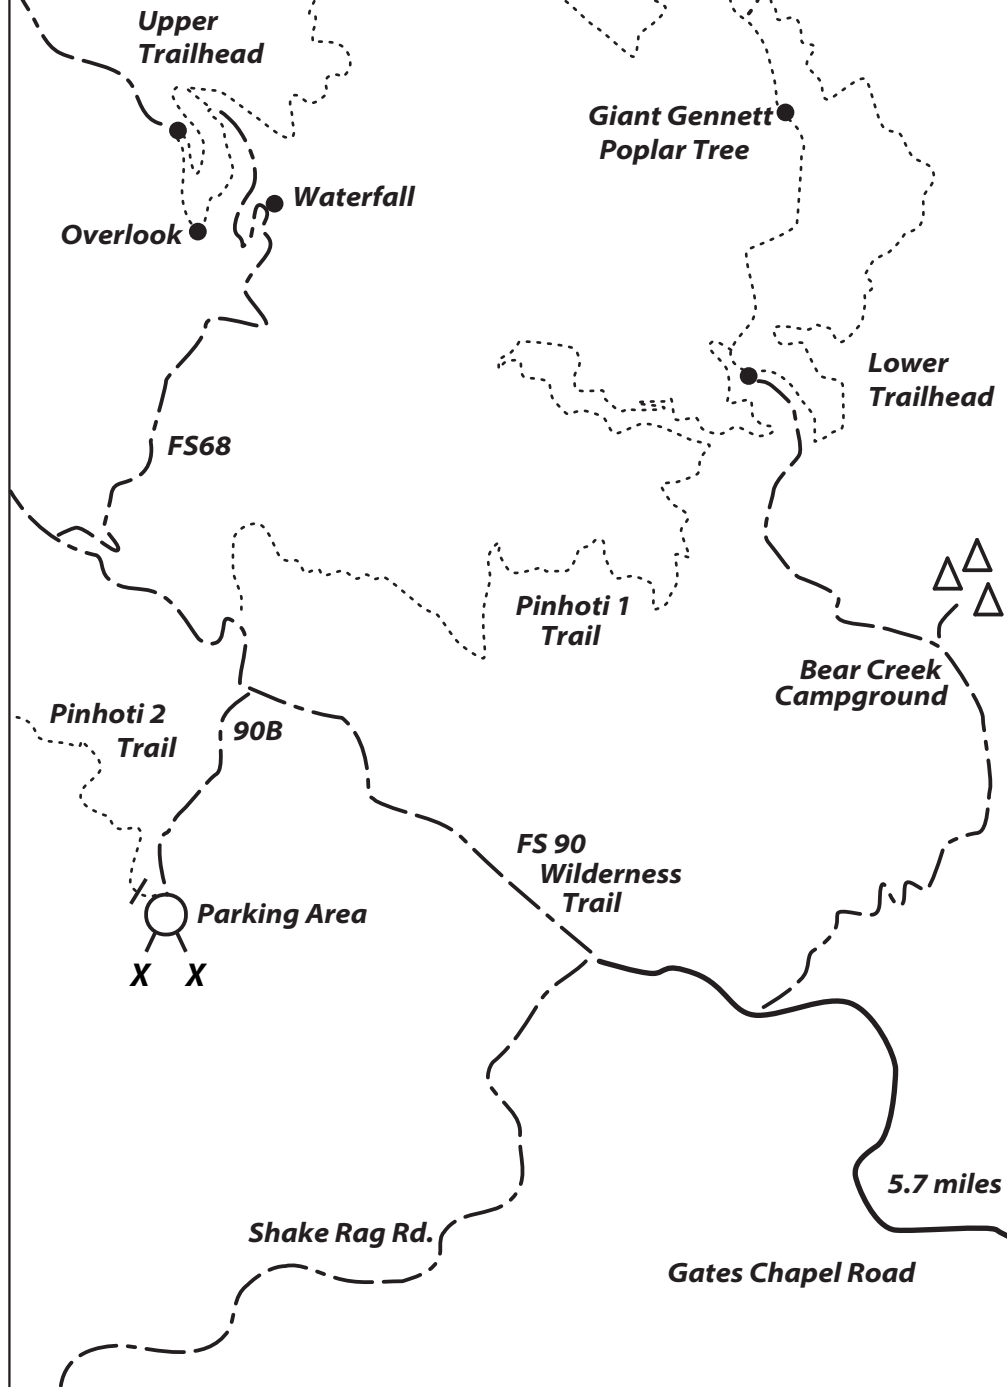

Gilmer County
Mountain Bike Capital of Georgia

Bear Creek Trail

- Trail Route (dashed line)
- Gravel Road (dash-dot line)
- Paved Road (solid line)