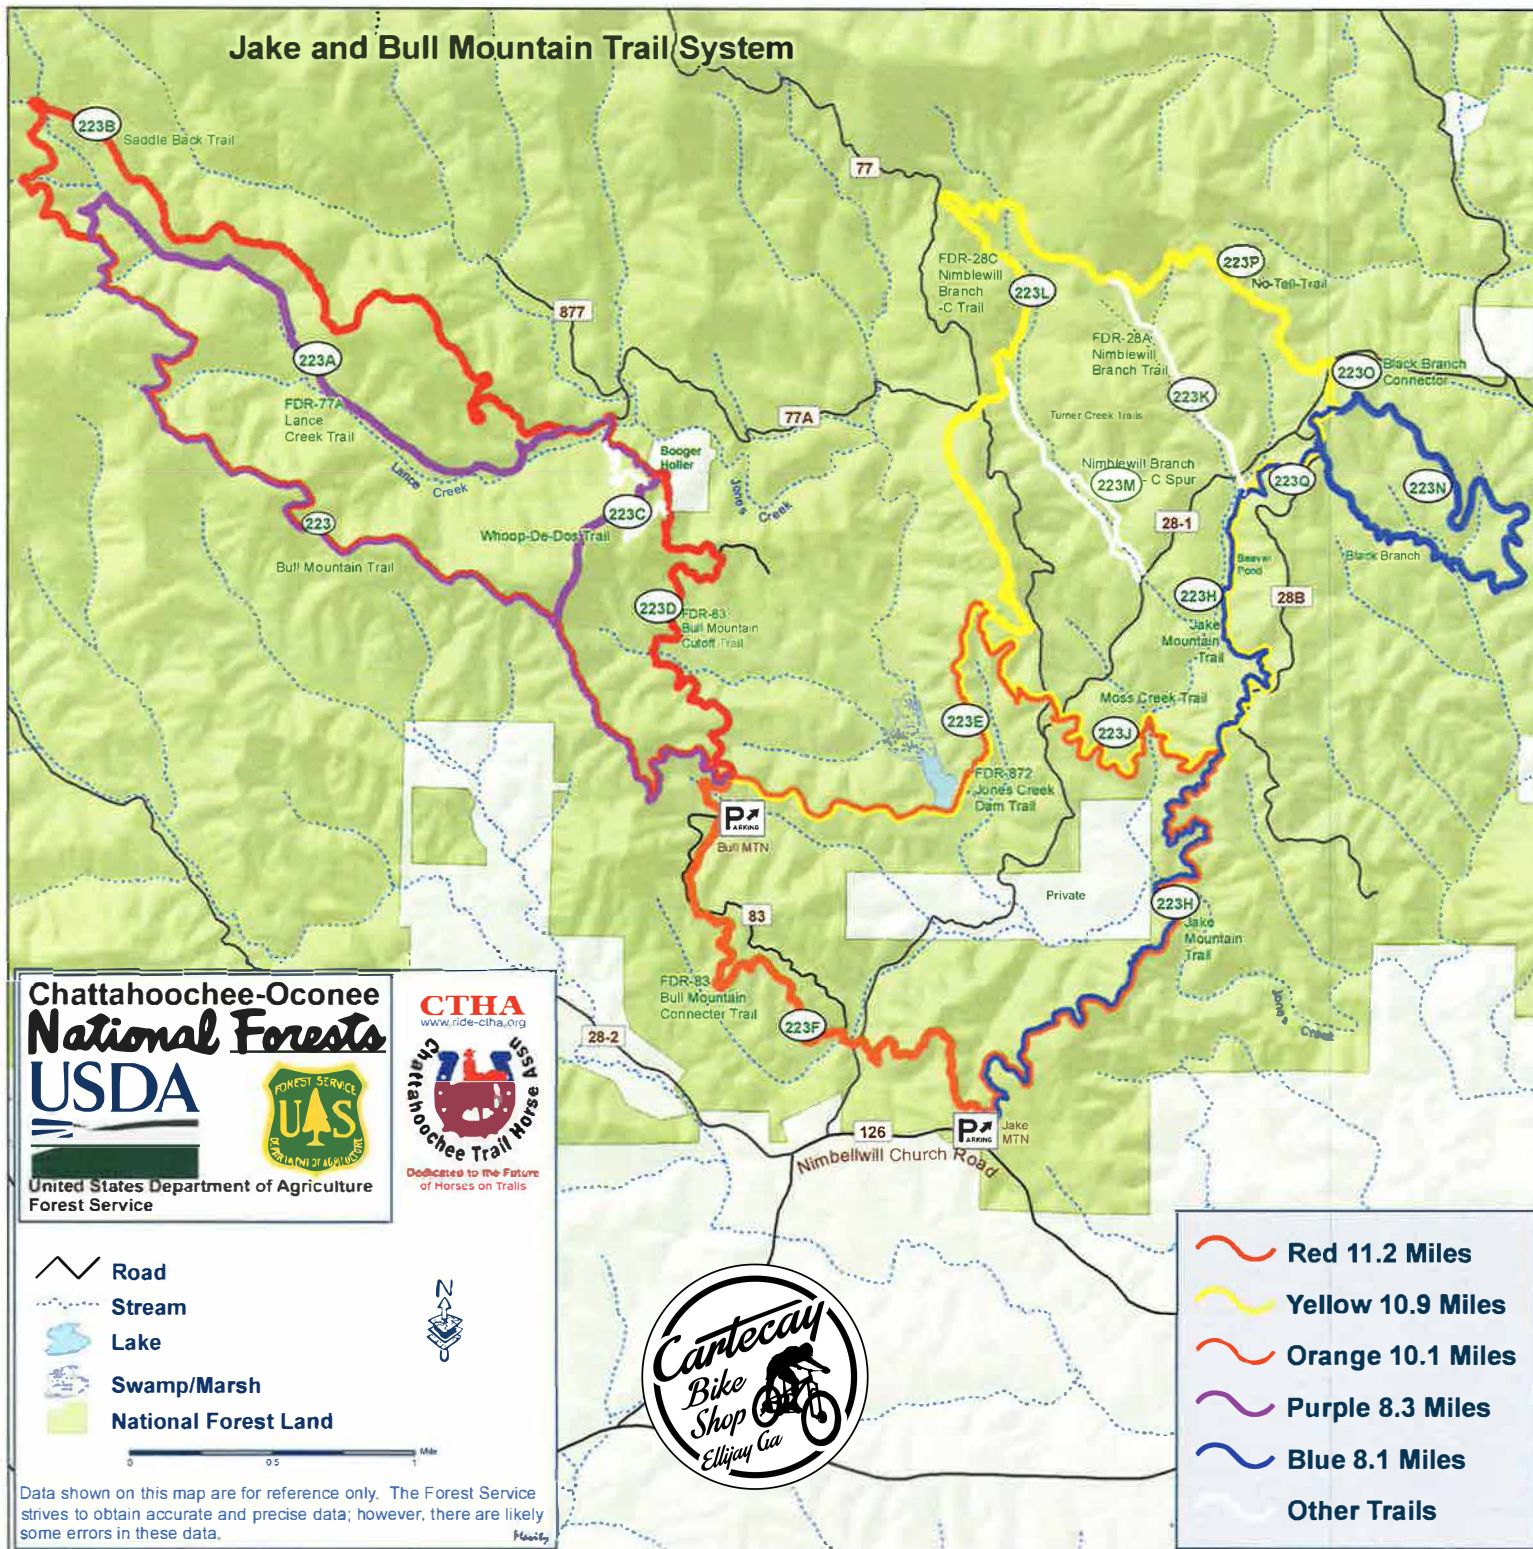

# Jake and Bull Mountain Trail System

Chattahoochee-Oconee  
**National Forests**  
**USDA**  
 United States Department of Agriculture  
 Forest Service

**CTHA**  
 www.ride-ctha.org  
 USA eBike & Mountain Biking  
**Chattahoochee Trail Horse**  
 Dedicated to the Future  
 of Horses on Trails

- Red 11.2 Miles**
- Yellow 10.9 Miles**
- Orange 10.1 Miles**
- Purple 8.3 Miles**
- Blue 8.1 Miles**
- Other Trails**

Data shown on this map are for reference only. The Forest Service strives to obtain accurate and precise data; however, there are likely some errors in these data.