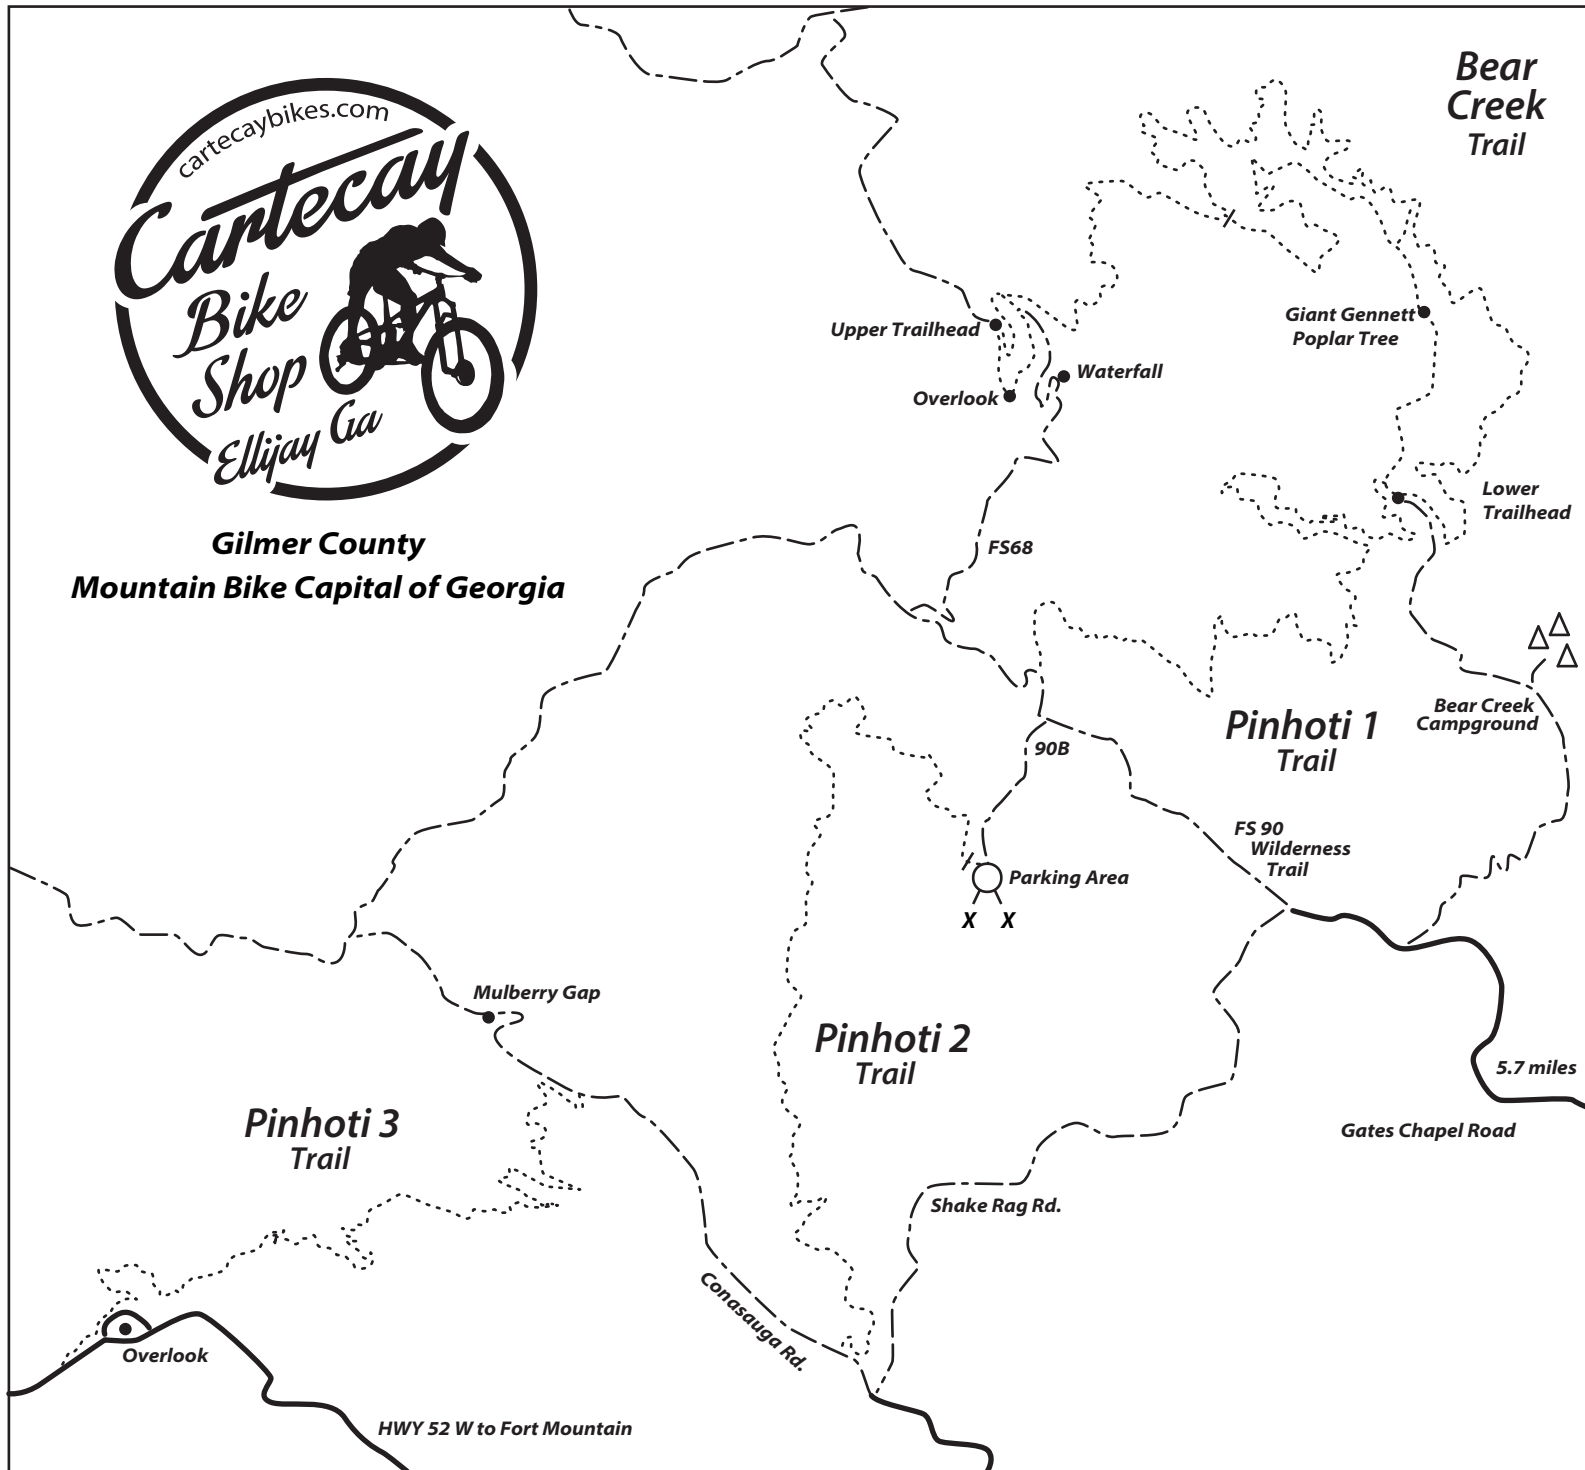

Gilmer County
Mountain Bike Capital of Georgia

- Trail Route (dotted line)
- Gravel Road (dashed line)
- Paved Road (solid line)